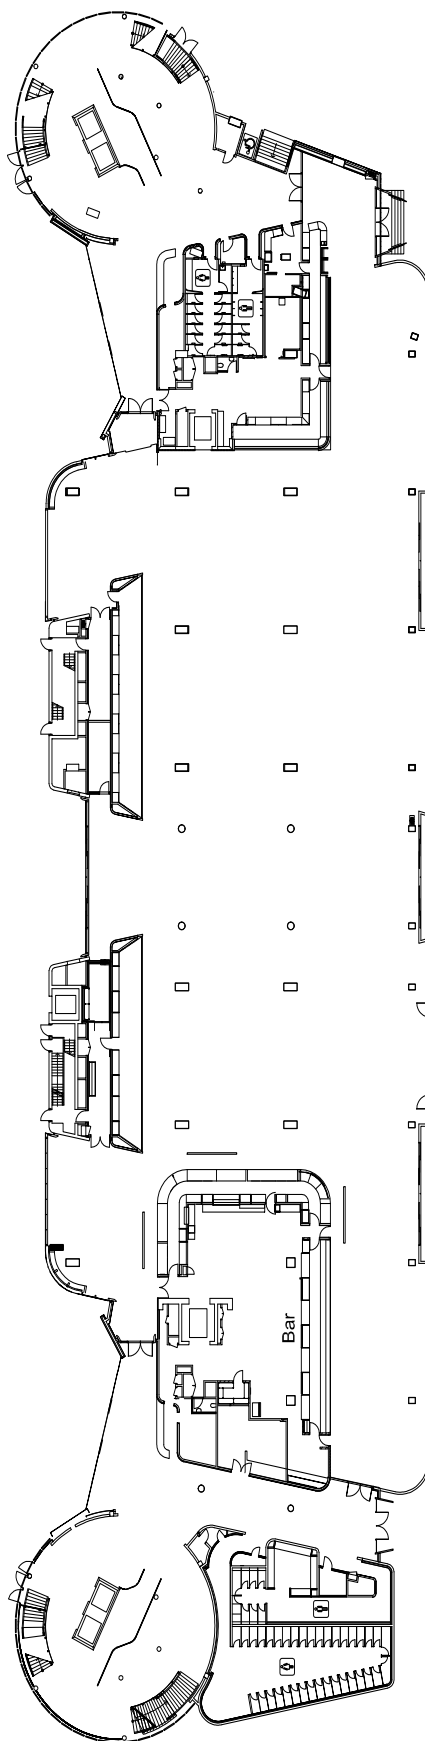

Flexible floor space seamlessly connecting to the trackside lawns and Theatre of the Horse

KENSINGTON ROOM GRANDSTAND (GROUND FLOOR)

The ground level of the Grandstand (opened April 2013) is a state of the art facility with full WiFi connectivity throughout. With more than 2,100m² of flexible floor space seamlessly connecting to the front lawn and Theatre of the Horse, the area is guaranteed to meet the demands of exhibitions, product launches and corporate family days. The two internal super screens and the ability to conceal the race day wagering outlets will enhance any event experience.

VENUE FEATURES

- High Density WiFi
- Carpeted floor
- Floor box and pillar power outlets
- Standard and three phase power access
- Data outlets
- Two large-format LED Super screens (18m x 3m and 16m x 3m)
- Televisions throughout
- Professional House sound system
- Controlled lighting
- Bars and catering outlets
- State of the art kitchens
- Direct loading access for cars and large vehicles
- Three tonne goods lift
- Two cloakrooms/Storage facilities
- Air conditioning
- Sweeping views
- Bathrooms

Exhibition Booths

750

Exams

Gross Area: More than 2,100m² indoors

Ceiling Height: 7.5m

KENSINGTON ROOM GRANDSTAND GROUND (FLOOR)

*Royal Randwick Racecourse
Alison Road
Randwick NSW 2031*

TRACKSIDE / HOME STRAIGHT